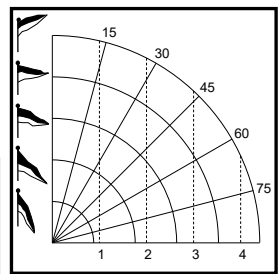

SHOT	ELEV	WIND		CALL	SCORE
		L	R		
A					
B					
1					
2					
3					
4					
5					
6					
7					
8					
9					
0					
1					
2					
3					
4					
5					
TOTAL					

**400 yd NRA F**

A				A
1				1
3				3
5				5
7				7
9				9
1				1
3				3
5				5

EVENT	DATE	TIME	NOTES	
RANGE	TARGET	WEATHER		LIGHT
RIFLE	AMMN	FORESIGHT		REARSIGHT

© T. Steele 2025

SHOT	ELEV	WIND		CALL	SCORE
		L	R		
A					
B					
1					
2					
3					
4					
5					
6					
7					
8					
9					
0					
1					
2					
3					
4					
5					
TOTAL					