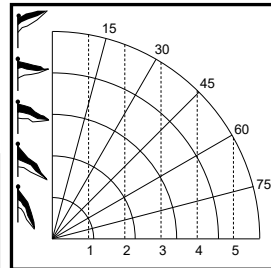

SHOT	ELEV	WIND		CALL	SCORE
		L	R		
A					
B					
1					
2					
3					
4					
5					
6					
7					
8					
9					
0					
1					
2					
3					
4					
5					
TOTAL					

400 yd NRA

A						A
1						1
3						3
5						5
7						7
9						9
1						1
3						3
5						5

EVENT	DATE	TIME	NOTES	
RANGE	TARGET	WEATHER		LIGHT
RIFLE	AMMN	FORESIGHT		REARSIGHT

© T. Steele 2025

SHOT	ELEV	WIND		CALL	SCORE
		L	R		
A					
B					
1					
2					
3					
4					
5					
6					
7					
8					
9					
0					
1					
2					
3					
4					
5					
TOTAL					