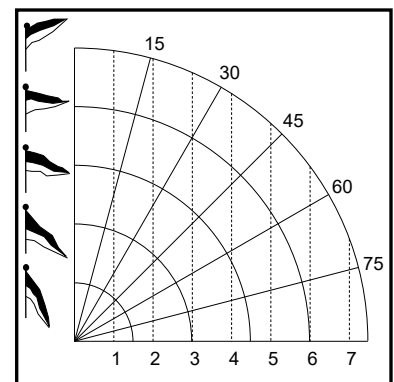

A	1	3	5	7	9	1	3	5
A	1	3	5	7	9	1	3	5

SHOT	ELEV	WIND		CALL	SCORE
		L	R		
A					
B					
1					
2					
3					
4					
5					
6					
7					
8					
9					
0					
1					
2					
3					
4					
5					
TOTAL					

500 yd NRA

A						A
1						1
3						3
5						5
7						7
9						9
1						1
3						3
5						5

EVENT		DATE	TIME
RANGE	TARGET	WEATHER	LIGHT
RIFLE	AMMN	FORESIGHT	REARSIGHT

NOTES

© T. Steele 2025