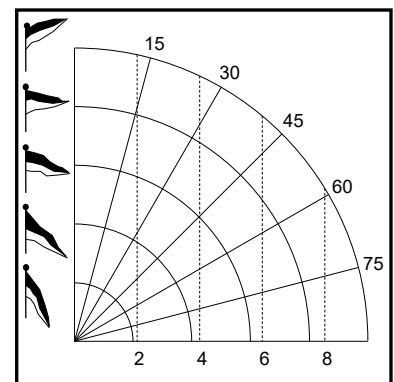

A	1	3	5	7	9	1	3	5
A	1	3	5	7	9	1	3	5

SHOT	ELEV	WIND		CALL	SCORE
		L	R		
A					
B					
1					
2					
3					
4					
5					
6					
7					
8					
9					
0					
1					
2					
3					
4					
5					
TOTAL					

A						A
1						1
3						3
5						5
7						7
9						9
1						1
3						3
5						5

600 yd NRA

EVENT		DATE	TIME
RANGE	TARGET	WEATHER	LIGHT
RIFLE	AMMN	FORESIGHT	REARSIGHT

NOTES

© T. Steele 2025