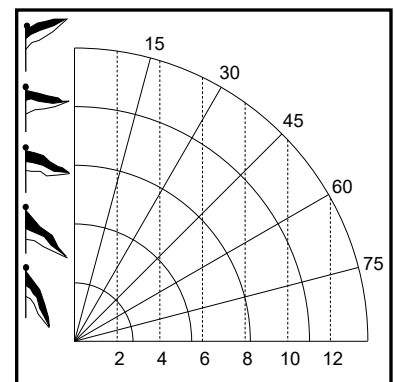

A	1	3	5	7	9	1	3	5
A	1	3	5	7	9	1	3	5

SHOT	ELEV	WIND		CALL	SCORE
		L	R		
A					
B					
1					
2					
3					
4					
5					
6					
7					
8					
9					
0					
1					
2					
3					
4					
5					
TOTAL					

A						A
1						1
3						3
5						5
7						7
9						9
1						1
3						3
5						5

800 yd NRA

EVENT		DATE	TIME
RANGE	TARGET	WEATHER	LIGHT
RIFLE	AMMN	FORESIGHT	REARSIGHT

NOTES

© T. Steele 2025