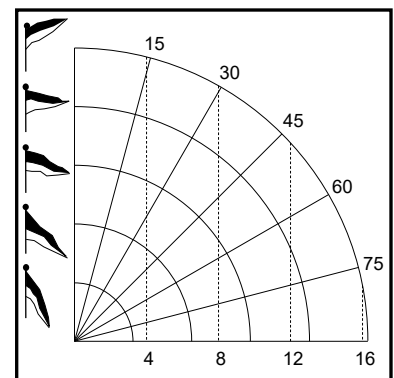

A	1	3	5	7	9	1	3	5
A	1	3	5	7	9	1	3	5

SHOT	ELEV	WIND		CALL	SCORE
		L	R		
A					
B					
1					
2					
3					
4					
5					
6					
7					
8					
9					
0					
1					
2					
3					
4					
5					
TOTAL					

A							A
1							1
3							3
5							5
7							7
9							9
1							1
3							3
5							5

900 yd NRA

EVENT		DATE	TIME
RANGE	TARGET	WEATHER	LIGHT
RIFLE	AMMN	FORESIGHT	REARSIGHT

NOTES

© T. Steele 2025